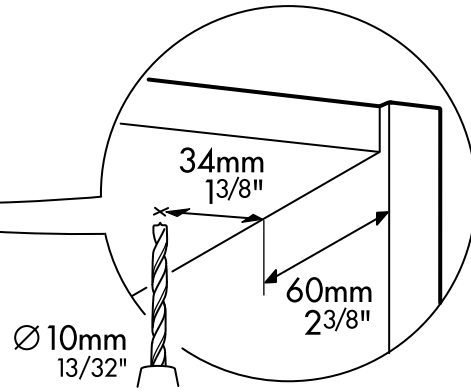

PAX

Design and Quality
IKEA of Sweden

35cm
13 3/4"

1

1x

128866

2

3